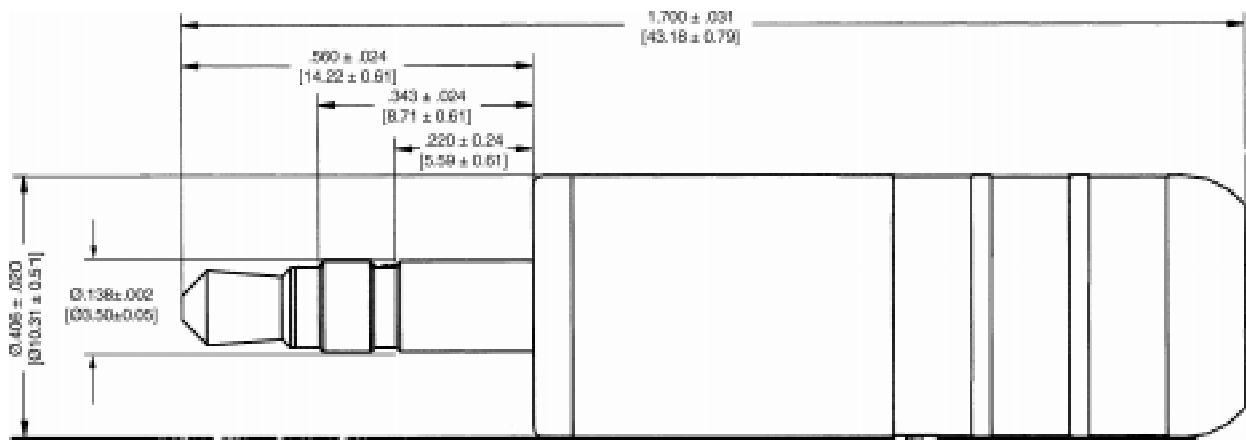

Switchcraft®

Switchcraft, Inc. is a major manufacturer of a broad line of electronic/electromechanical components for the audio/video, telecommunication, data communication, computer, medical, military, appliance, transportation and instrumentation markets.

Switchcraft®

SWITCHCRAFT, INC.
5555 NORTH ELSTON AVENUE
CHICAGO, IL 60630
(773) 792-2700 • FAX: (773) 792-2129

We reserve the right to change prices, specifications and/or part numbers contained herein when circumstances make it necessary.