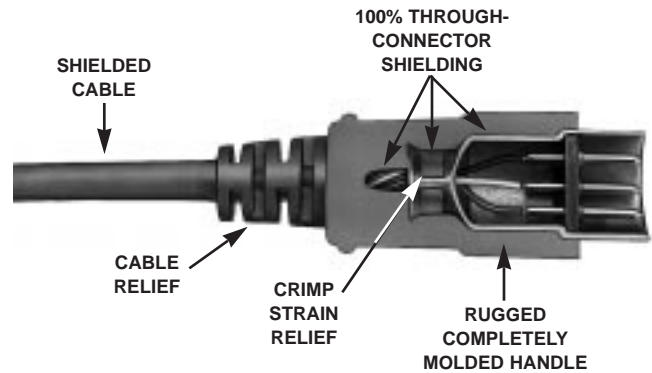

MOLDED CABLE ASSEMBLIES WITH DIN PLUGS

STYLES RA300 AND ST300

ST300

Cutaway View of Style ST300

Pin/Contact Arrangements

Styles ST303 to ST309

Styles ST323 to ST329

Styles RA353 to RA359