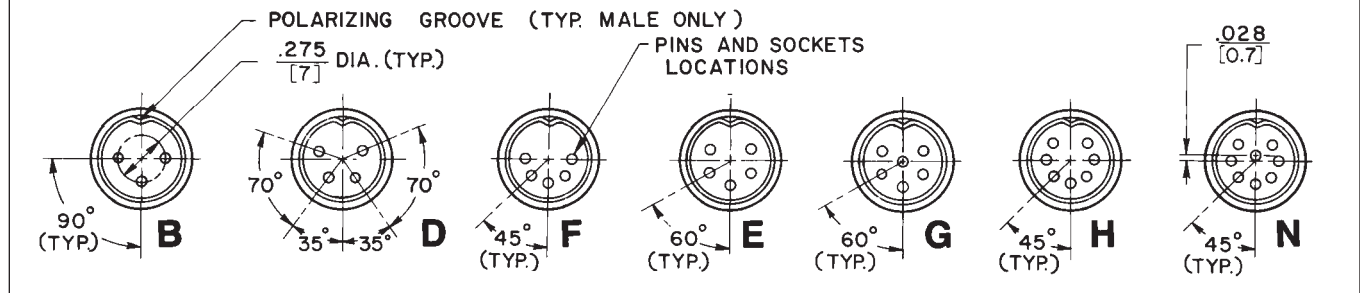

MOLDED CABLE ASSEMBLIES WITH DIN PLUGS

STYLES RA300 AND ST300

ST300

Cutaway View of Style ST300

Pin/Contact Arrangements

Styles ST303 to ST309

Styles ST323 to ST329

Styles RA353 to RA359