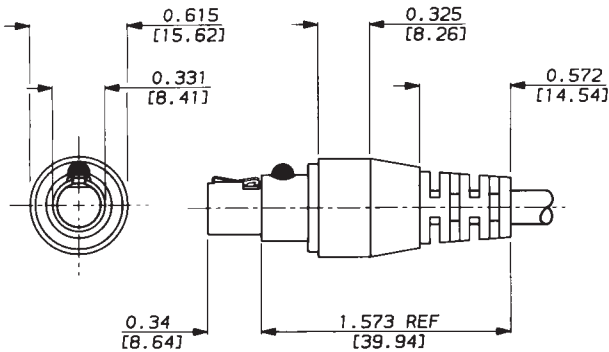

## MOLDED CABLE ASSEMBLIES With Cordette® Switches

Styles ST603, ST604, ST605, ST626

Termination Codes: 603, 604, 605, 626

### Cable Length