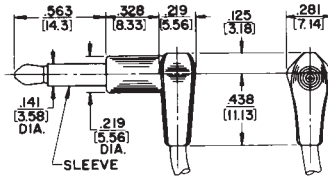

SWITCHCRAFT, INC. 5555 N. Elston Ave.
Chicago, IL 60630 • FAX: 773 792-2129

www.switchcraft.com

MOLDED CABLE ASSEMBLIES With Tini Plug® Miniature Phone Plugs

RA700

Termination Code: 50

RA710

Termination Code: 51