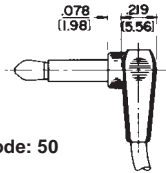

SWITCHCRAFT, INC. 5555 N. Elston Ave.
Chicago, IL 60630 • FAX: 773 792-2129

www.switchcraft.com

MOLDED CABLE ASSEMBLIES With Tini Plug® Miniature Phone Plugs

RA700

Termination Code: 50

RA710

Termination Code: 51