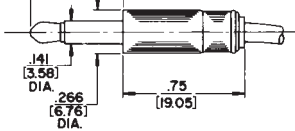

ST710

Termination Code: 40