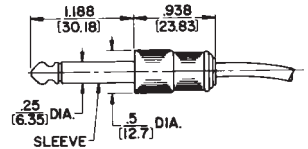

MOLDED CABLE ASSEMBLIES With Littel Plug® Phone Plugs

RA200

Termination Code: 15

ST200

Termination Code: 05

RA205

Termination Code: 13

ST230