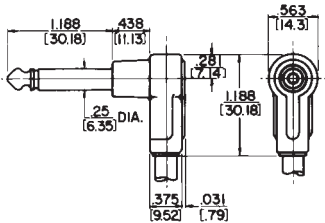

ST230

Termination Code: 10