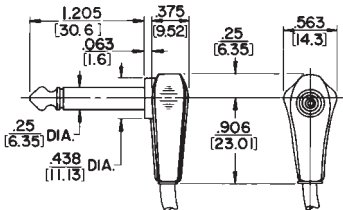

MOLDED CABLE ASSEMBLIES With Littel Plug® Phone Plugs

RA200

Termination Code: 15

ST200

Termination Code: 05

RA205

Termination Code: 13

ST230