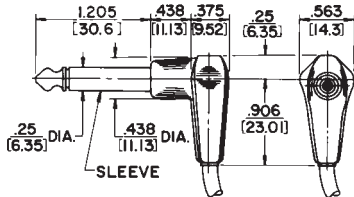

MOLDED CABLE ASSEMBLIES With Littel Plug® Phone Plugs

RA200

Termination Code: 15

ST200

Termination Code: 05

RA205

Termination Code: 13

ST230