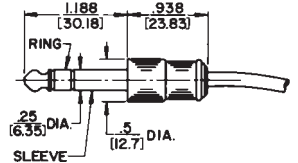

MOLDED CABLE ASSEMBLIES With Littel Plug® Phone Plugs

RA200

Termination Code: 15

ST200

Termination Code: 05

RA205

Termination Code: 13

ST230