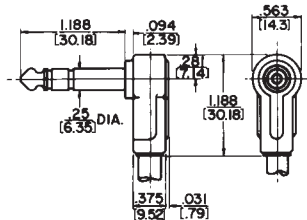

ST230

Termination Code: 10