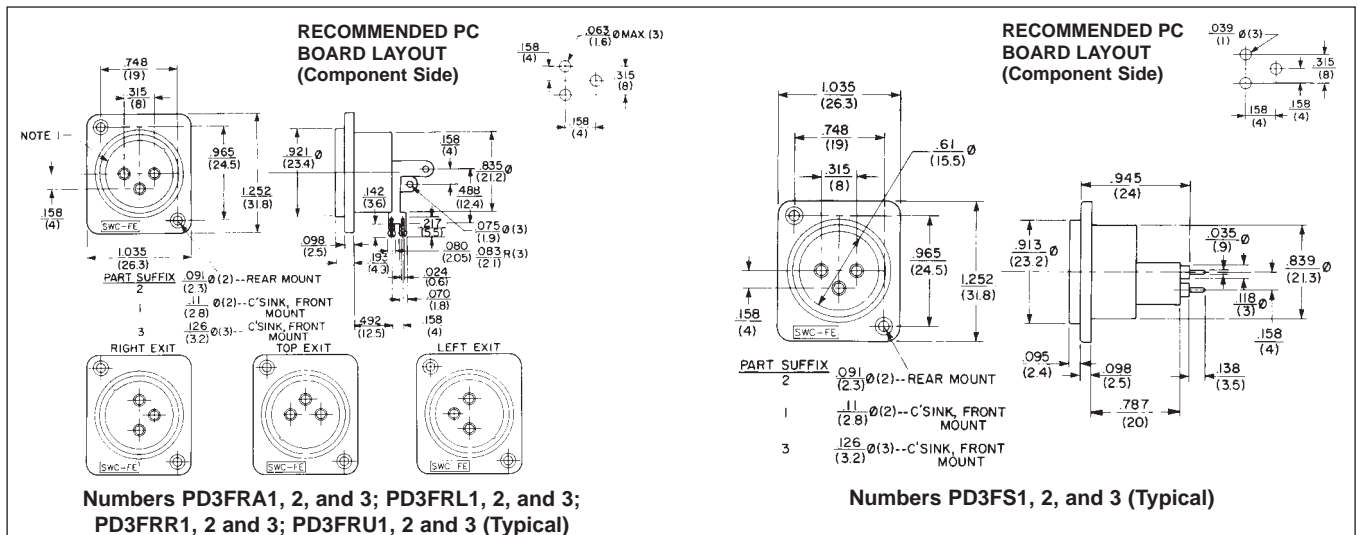

Q-G® AUDIO RECEPTACLES FOR PC/PANEL MOUNT

DIMENSIONS ARE FOR REFERENCE ONLY $\frac{\text{Inch}}{\text{(mm)}}$

NOTE: Contact your Switchcraft Representative for price and delivery.