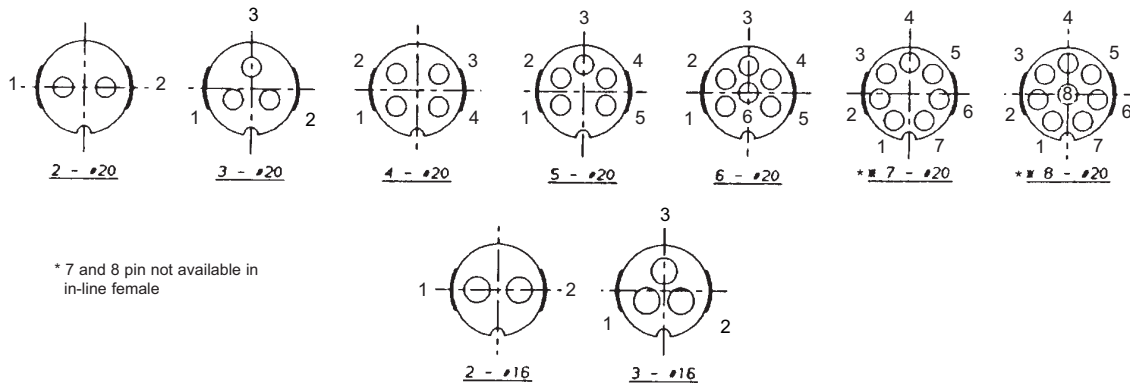

EN3™ MINI WEATHERTIGHT CONNECTOR SERIES

EN3™ INLINE CONNECTOR

**In-Line Connector Contact Arrangements
Shown from rear of connector**

DIMENSIONS ARE FOR REFERENCE ONLY $\frac{\text{Inch}}{\text{(mm)}}$

NOTE: Contact your Switchcraft Representative for price and delivery.