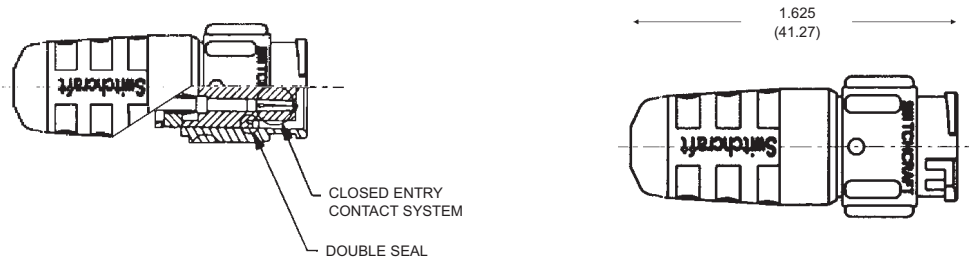

EN3™ MINI WEATHERTIGHT CONNECTOR SERIES

EN3™ INLINE CONNECTOR

**In-Line Connector Contact Arrangements
Shown from rear of connector**

DIMENSIONS ARE FOR REFERENCE ONLY $\frac{\text{Inch}}{\text{(mm)}}$

NOTE: Contact your Switchcraft Representative for price and delivery.