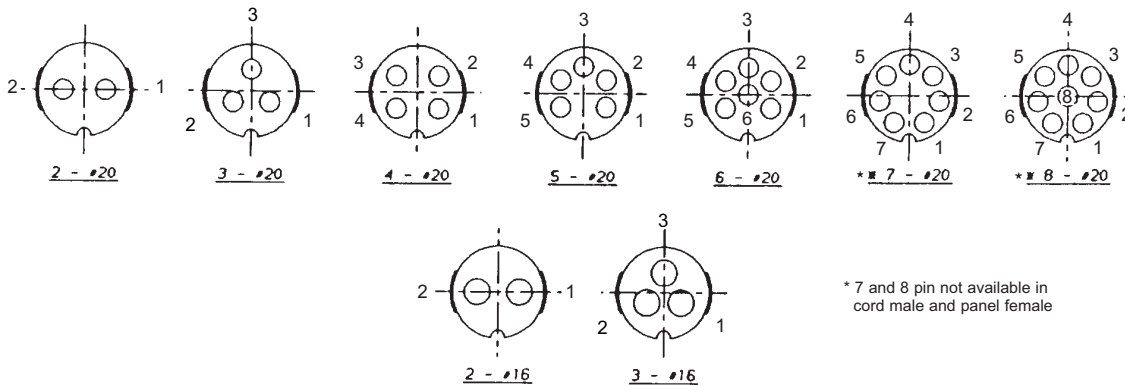

EN3™ MINI WEATHERTIGHT CONNECTOR SERIES

EN3™ OVERMOLDED CORD CONNECTOR

2 PIN CORD CONNECTOR SHOWN

Overmolded Connector Contact Arrangements Shown form rear of connector

DIMENSIONS ARE FOR REFERENCE ONLY $\frac{\text{Inch}}{\text{(mm)}}$