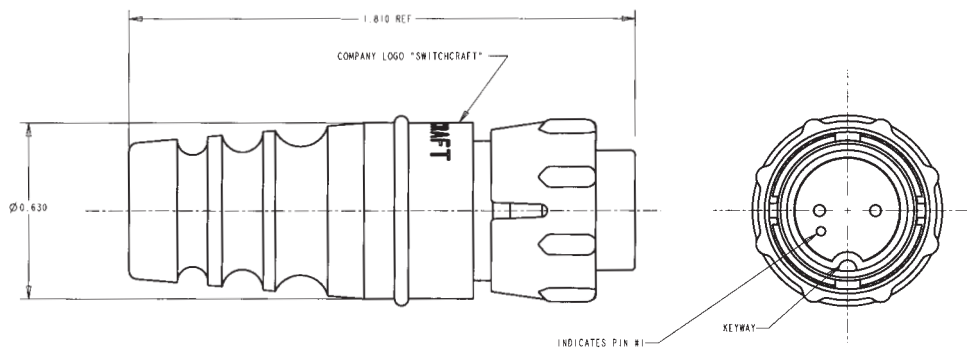

EN3™ MINI WEATHERTIGHT CONNECTOR SERIES

EN3™ OVERMOLDED CORD CONNECTOR

2 PIN CORD CONNECTOR SHOWN

Overmolded Connector Contact Arrangements Shown form rear of connector

DIMENSIONS ARE FOR REFERENCE ONLY $\frac{\text{Inch}}{\text{(mm)}}$