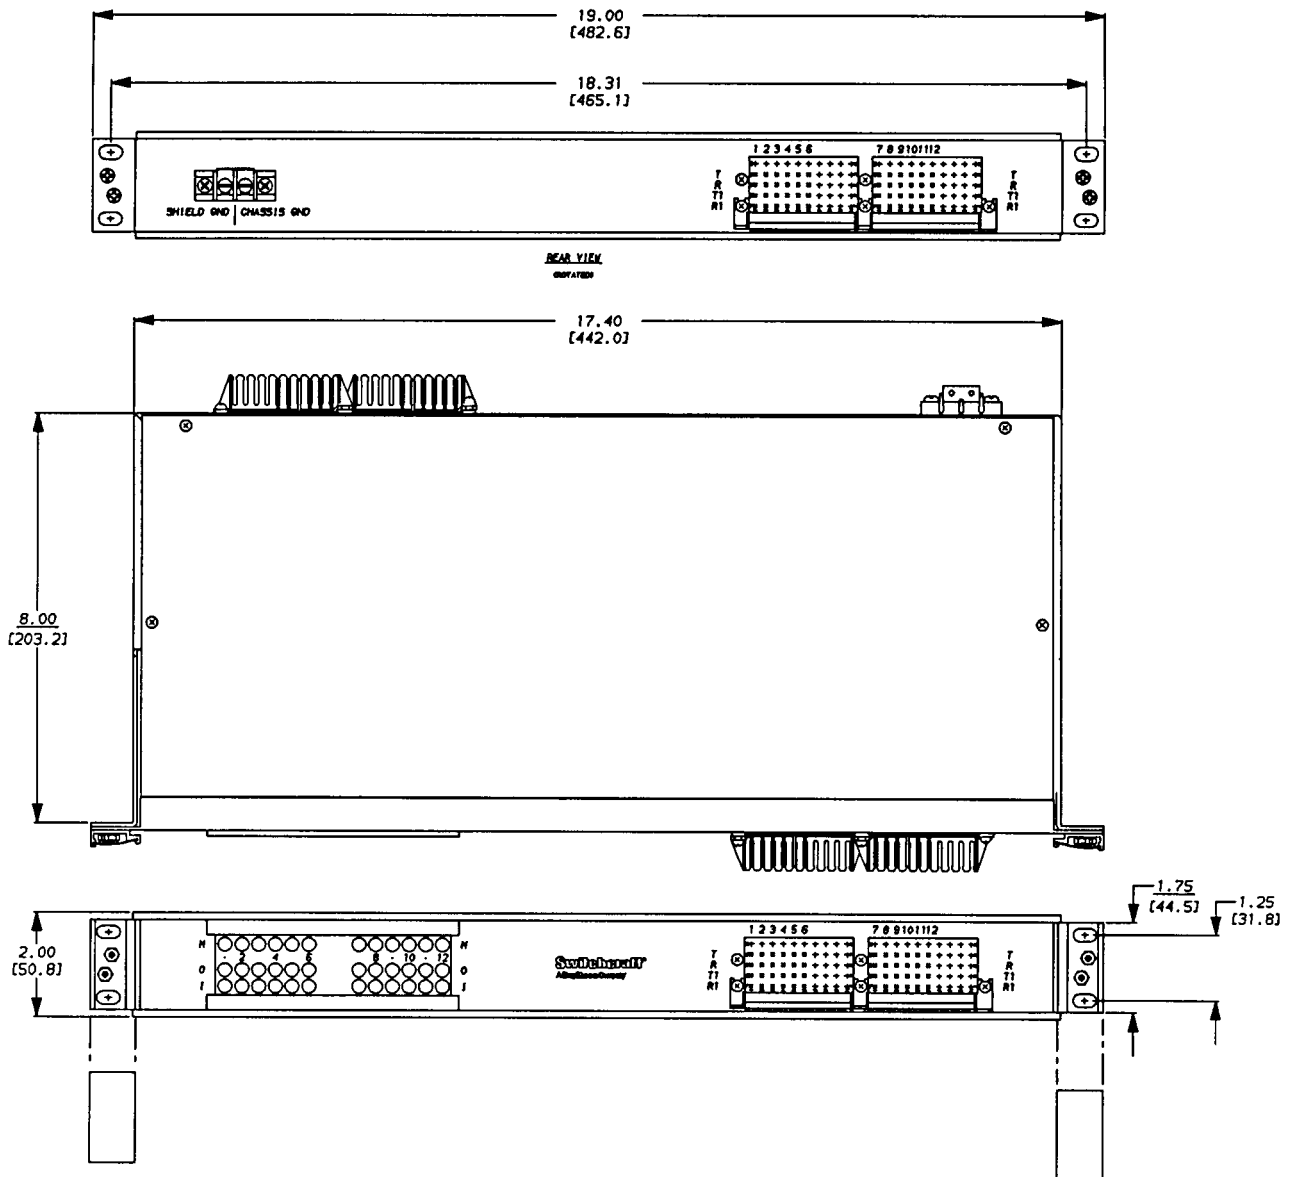

## FRONT CROSS-CONNECT HARDWIRED 12 CIRCUIT DSX

DIMENSIONS ARE FOR REFERENCE ONLY  $\frac{\text{Inch}}{\text{(mm)}}$

NOTE: Contact your Switchcraft Representative for price and delivery.