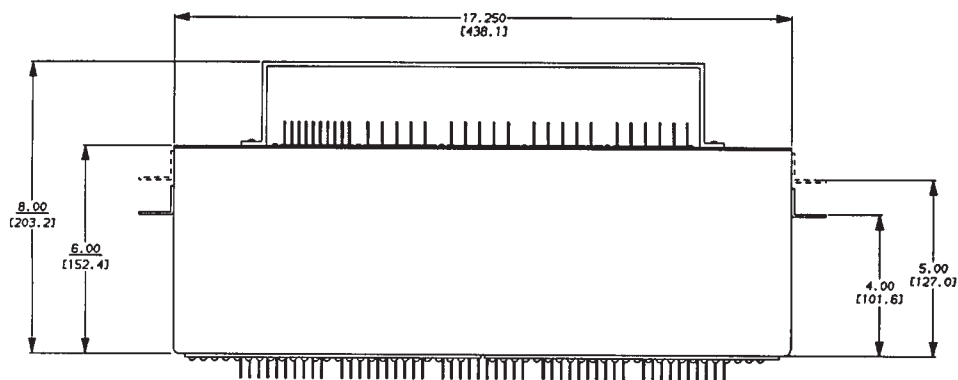

FRONT CROSS-CONNECT HARDWIRED 50 CIRCUIT DSX

DIMENSIONS ARE FOR REFERENCE ONLY $\frac{\text{Inch}}{\text{(mm)}}$

NOTE: Contact your Switchcraft Representative for price and delivery.