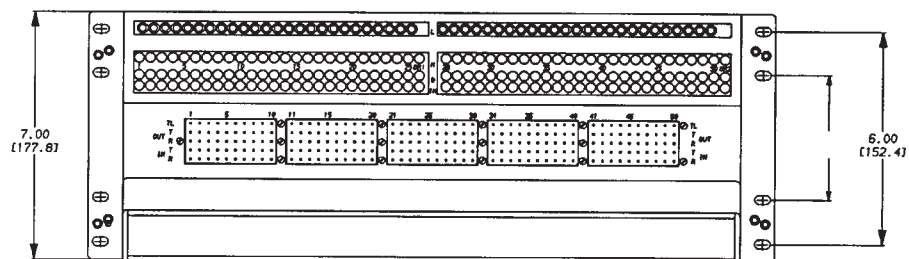

FRONT CROSS-CONNECT HARDWIRED 50 CIRCUIT DSX

DIMENSIONS ARE FOR REFERENCE ONLY $\frac{\text{Inch}}{\text{(mm)}}$

NOTE: Contact your Switchcraft Representative for price and delivery.