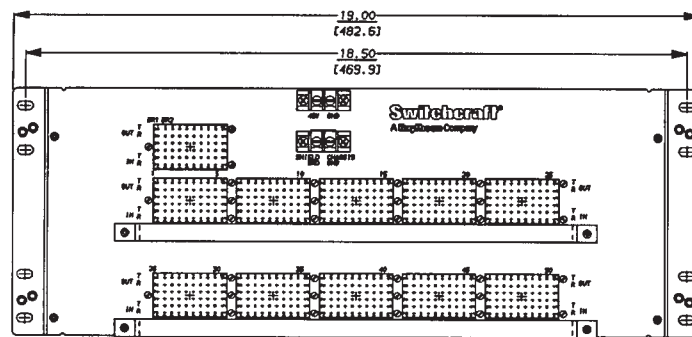

FRONT CROSS-CONNECT HARDWIRED 50 CIRCUIT DSX

DIMENSIONS ARE FOR REFERENCE ONLY $\frac{\text{Inch}}{\text{(mm)}}$

NOTE: Contact your Switchcraft Representative for price and delivery.