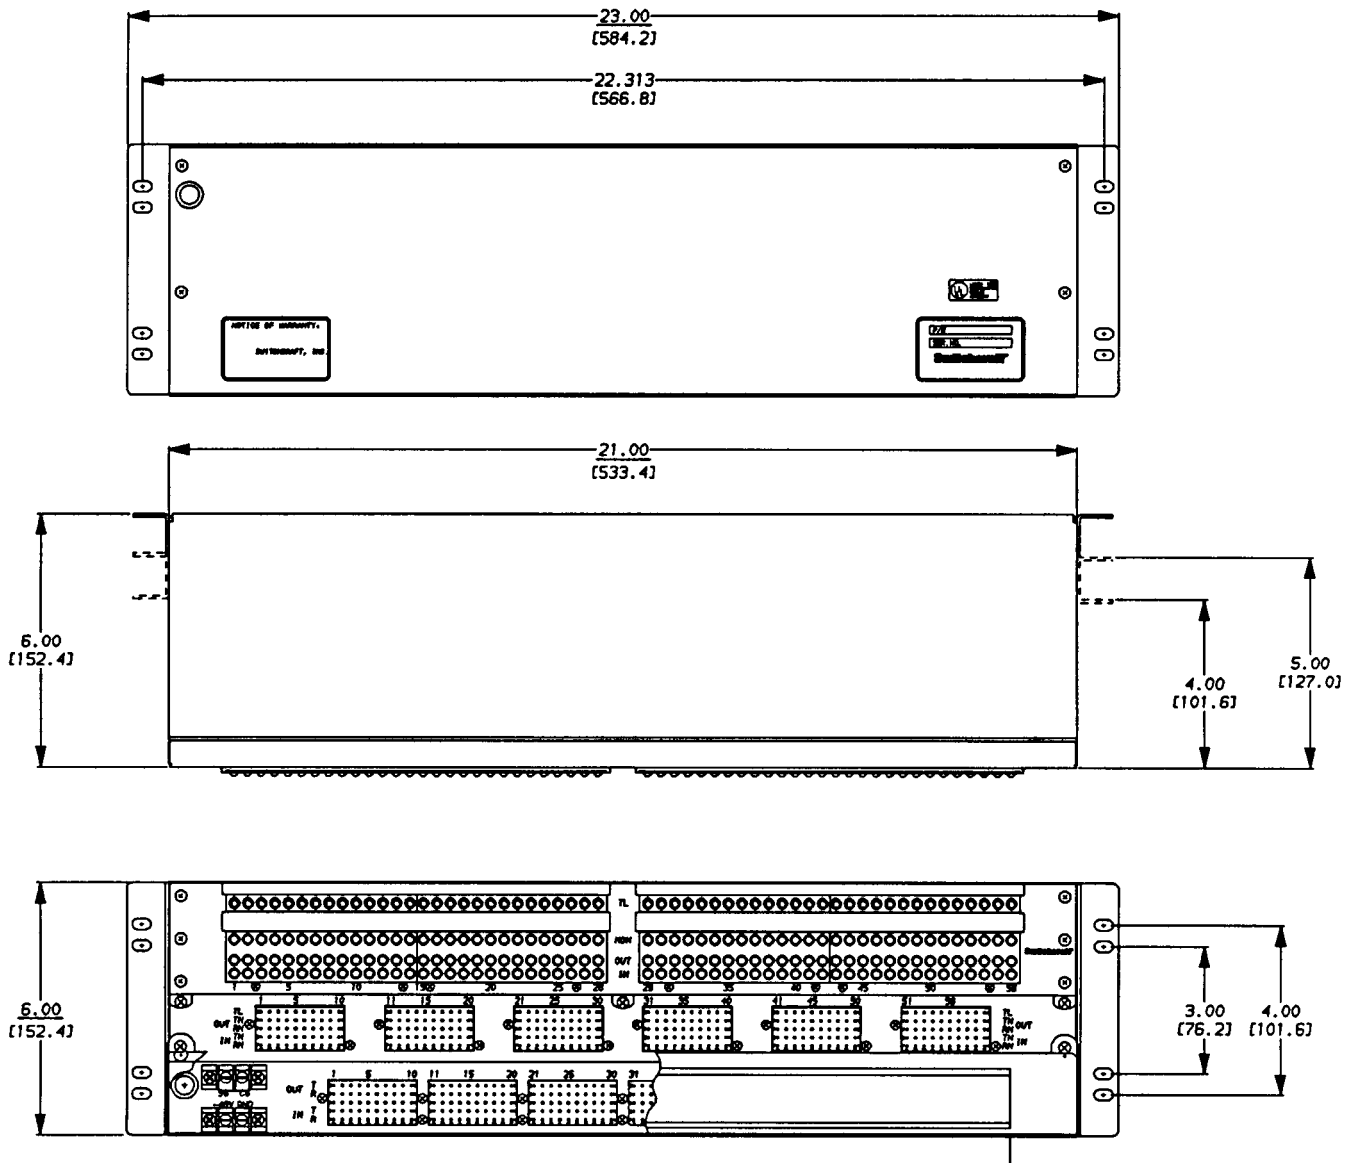

## FRONT CROSS-CONNECT HARDWIRED 56 CIRCUIT DSX

DIMENSIONS ARE FOR REFERENCE ONLY  $\frac{\text{Inch}}{\text{(mm)}}$

NOTE: Contact your Switchcraft Representative for price and delivery.