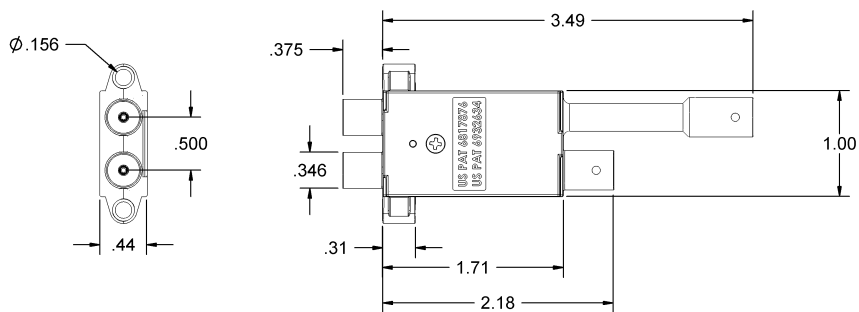

PATCHBAYS

34 MVP Series Midsize Video Patchbay Series

Ordering - Individual Midsize Jacks

Part Number	Type	Description
MVJ*75Z	HD	Terminated
MVJ*NTZ	HD	Non-terminated

* Add "N" for non-normalled version

TYPICAL RETURN LOSS FOR MVJ75TZ

TYPICAL SMITH CHART FOR MVJ75TZ

TYPICAL INSERTION LOSS FOR MVJ75TZ