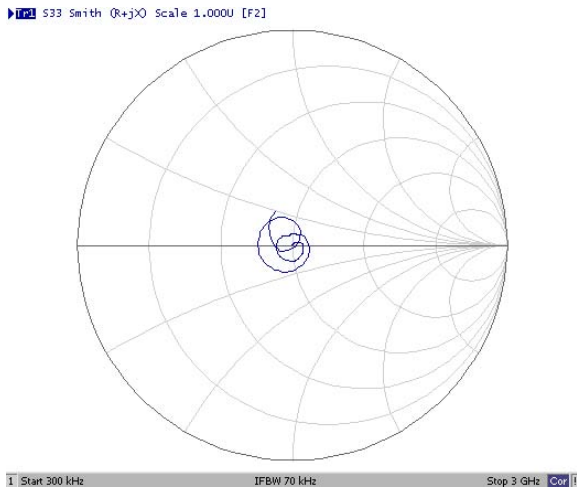

PATCHBAYS

34 MVP Series Midsize Video Patchbay Series

Ordering - Individual Midsize Jacks

Part Number	Type	Description
MVJ*75Z	HD	Terminated
MVJ*NTZ	HD	Non-terminated

* Add "N" for non-normalled version

TYPICAL RETURN LOSS FOR MVJ75TZ

TYPICAL SMITH CHART FOR MVJ75TZ

TYPICAL INSERTION LOSS FOR MVJ75TZ