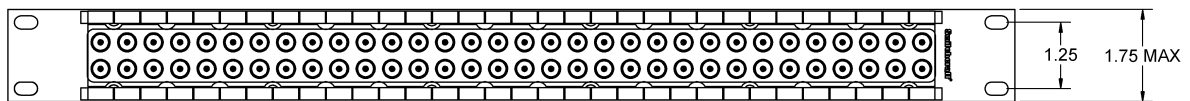

PATCHBAYS

34 MVP Series Midsize Video Patchbay Series

Ordering - Individual Midsize Jacks

Part Number	Type	Description
MVJ*75Z	HD	Terminated
MVJ*NTZ	HD	Non-terminated

* Add "N" for non-normalled version

TYPICAL RETURN LOSS FOR MVJ75TZ

TYPICAL SMITH CHART FOR MVJ75TZ

TYPICAL INSERTION LOSS FOR MVJ75TZ