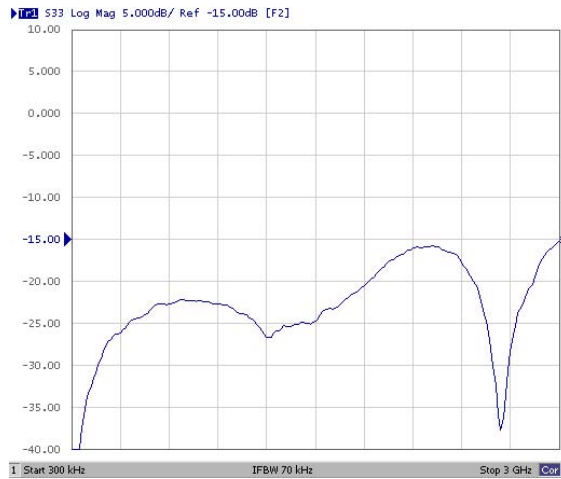

PATCHBAYS

34 MVP Series Midsize Video Patchbay Series

Ordering - Individual Midsize Jacks

Part Number	Type	Description
MVJ*75Z	HD	Terminated
MVJ*NTZ	HD	Non-terminated

* Add "N" for non-normalled version

TYPICAL RETURN LOSS FOR MVJ75TZ

TYPICAL SMITH CHART FOR MVJ75TZ

TYPICAL INSERTION LOSS FOR MVJ75TZ