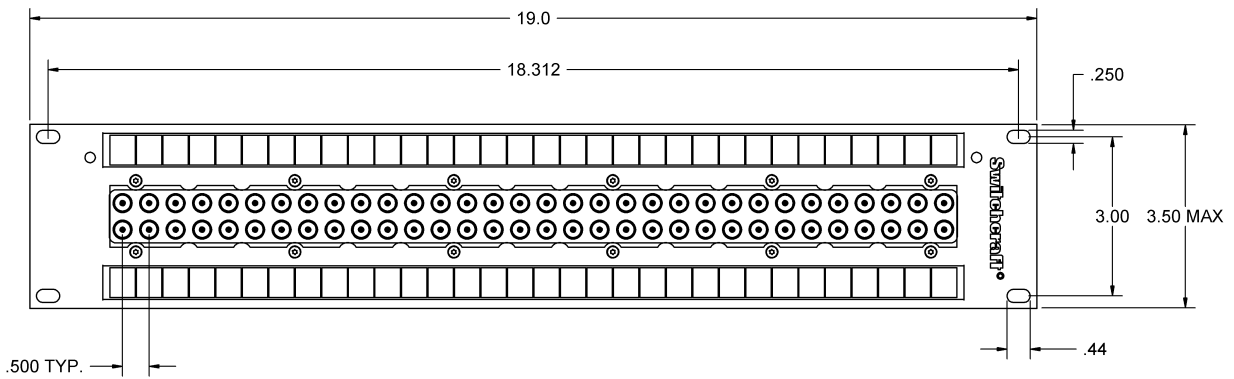

PATCHBAYS

34 MVP Series Midsize Video Patchbay Series

Ordering - Individual Midsize Jacks

Part Number	Type	Description
MVJ*75Z	HD	Terminated
MVJ*NTZ	HD	Non-terminated

* Add "N" for non-normalled version

TYPICAL RETURN LOSS FOR MVJ75TZ

TYPICAL SMITH CHART FOR MVJ75TZ

TYPICAL INSERTION LOSS FOR MVJ75TZ