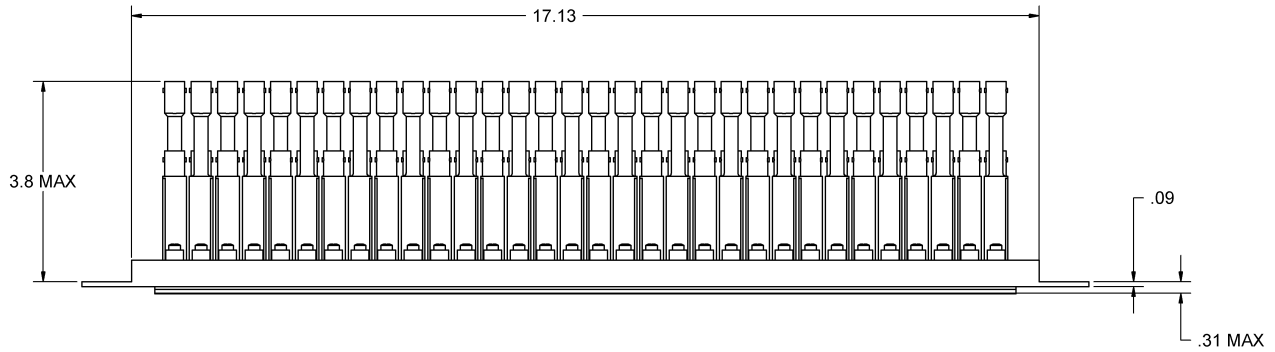

PATCHBAYS

34 MVP Series Midsize Video Patchbay Series

Ordering - Individual Midsize Jacks

Part Number	Type	Description
MVJ*75Z	HD	Terminated
MVJ*NTZ	HD	Non-terminated

* Add "N" for non-normalled version

TYPICAL RETURN LOSS FOR MVJ75TZ

TYPICAL SMITH CHART FOR MVJ75TZ

TYPICAL INSERTION LOSS FOR MVJ75TZ