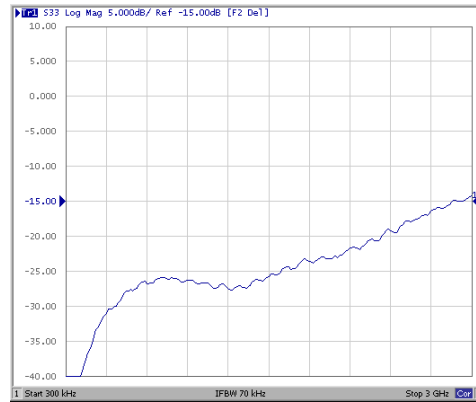

# MIDSIZE SINGLE JACKS

## Ordering - Individual Midsize Single Jacks

Part Number	Type	Description
MVJS*75T	HD	Terminated
MVJS*NT	HD	Non-terminated

\* Add "L" for long or "S" for short version

TYPICAL RETURN LOSS FOR MVJS75T

TYPICAL SMITH CHART FOR MVJS75T

TYPICAL INSERTION LOSS FOR MVJS75T