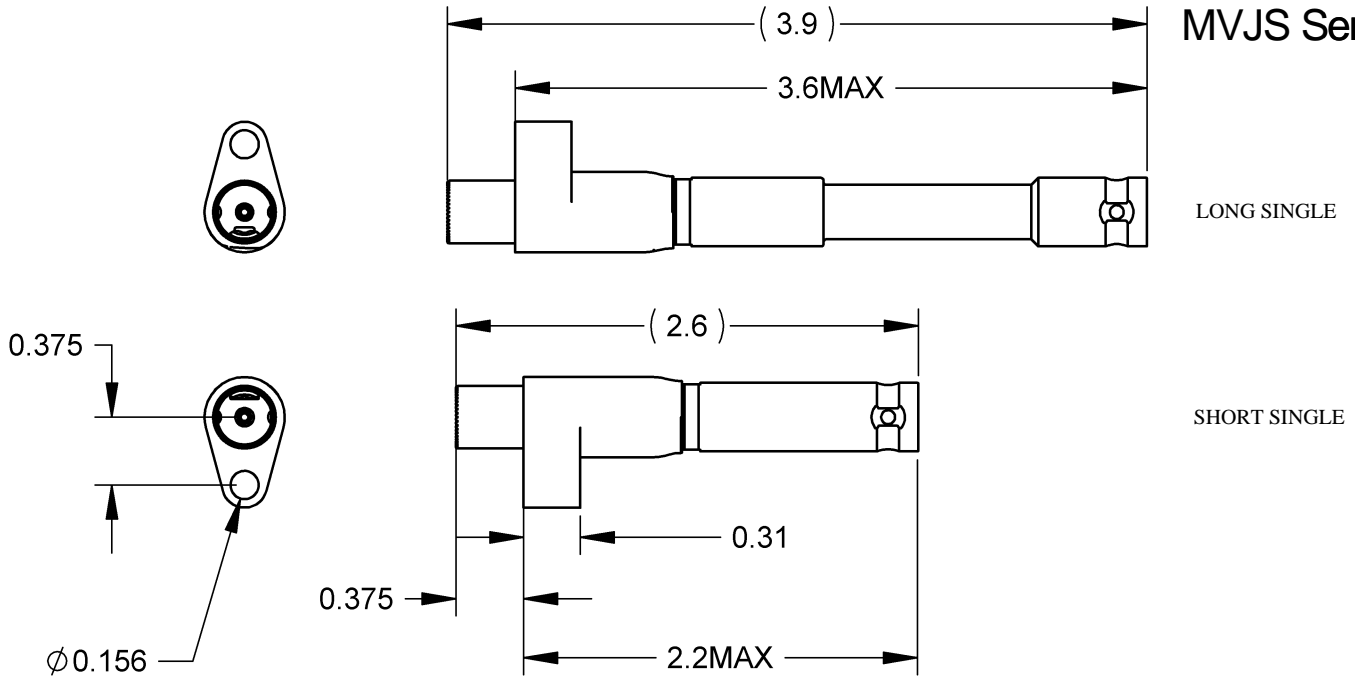

## Ordering - Individual Midsize Single Jacks

Part Number	Type	Description
MVJS*75T	HD	Terminated
MVJS*NT	HD	Non-terminated

\* Add "L" for long or "S" for short version

TYPICAL RETURN LOSS FOR MVJS75T

TYPICAL SMITH CHART FOR MVJS75T