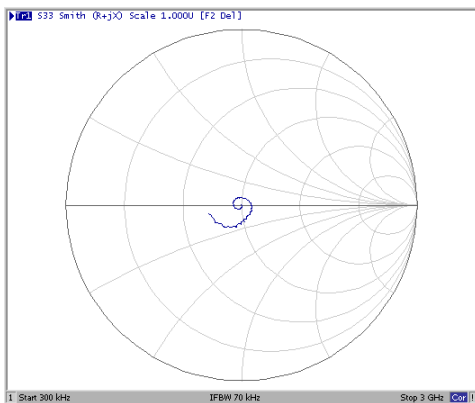

# MIDSIZE SINGLE JACKS

## Ordering - Individual Midsize Single Jacks

Part Number	Type	Description
MVJS*75T	HD	Terminated
MVJS*NT	HD	Non-terminated

\* Add "L" for long or "S" for short version

TYPICAL RETURN LOSS FOR MVJS75T

TYPICAL SMITH CHART FOR MVJS75T