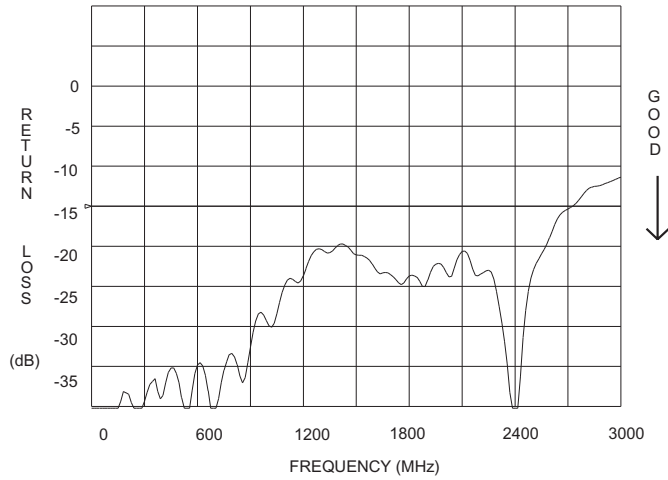

### Ordering - Individual Midsize Jacks

Part Number	Type	Description
MVJ*75T	HD	Terminated
MVJ*NT	HD	Non-terminated

\* Add "N" for non-normalled version

SMITH CHART (TYPICAL)

RETURN LOSS (TYPICAL)

INSERTION LOSS (TYPICAL)