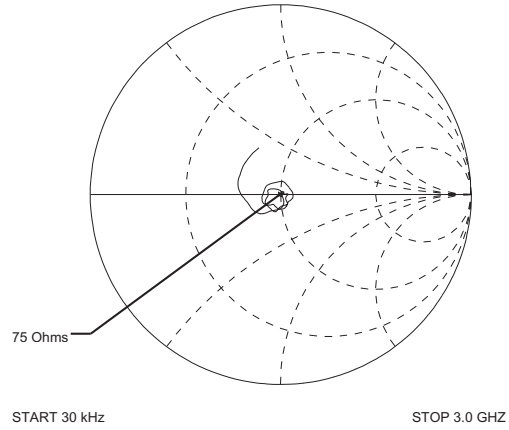

### Ordering - Individual Midsize Jacks

Part Number	Type	Description
MVJ*75T	HD	Terminated
MVJ*NT	HD	Non-terminated

\* Add "N" for non-normalled version

SMITH CHART (TYPICAL)

RETURN LOSS (TYPICAL)

INSERTION LOSS (TYPICAL)