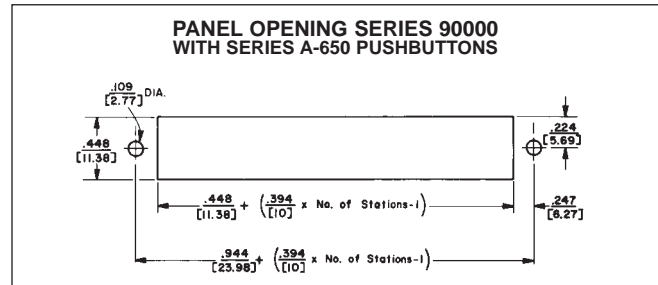

MULTIPLE-STATION SWITCHES

TINI® DW MULTI-SWITCH SERIES 90000 and 92000

NOTE:
For Series 90000 "A" dimension is .394" (10.0mm)
For Series 92000 "A" dimension is .590" (15.0mm)

DIMENSIONS ARE FOR REFERENCE ONLY Inch
(mm)