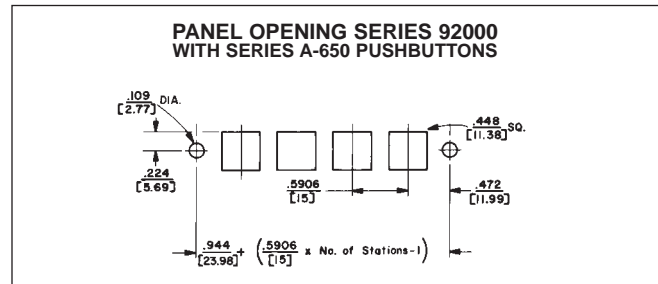

MULTIPLE-STATION SWITCHES

TINI® DW MULTI-SWITCH SERIES 90000 and 92000

NOTE:
For Series 90000 "A" dimension is .394" (10.0mm)
For Series 92000 "A" dimension is .590" (15.0mm)

DIMENSIONS ARE FOR REFERENCE ONLY Inch
(mm)