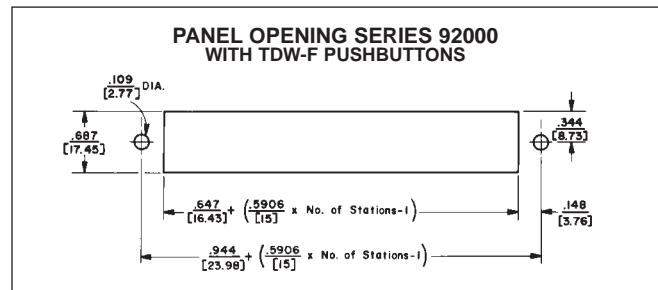

MULTIPLE-STATION SWITCHES

TINI® DW MULTI-SWITCH SERIES 90000 and 92000

NOTE:
For Series 90000 "A" dimension is .394" (10.0mm)
For Series 92000 "A" dimension is .590" (15.0mm)

DIMENSIONS ARE FOR REFERENCE ONLY Inch
(mm)