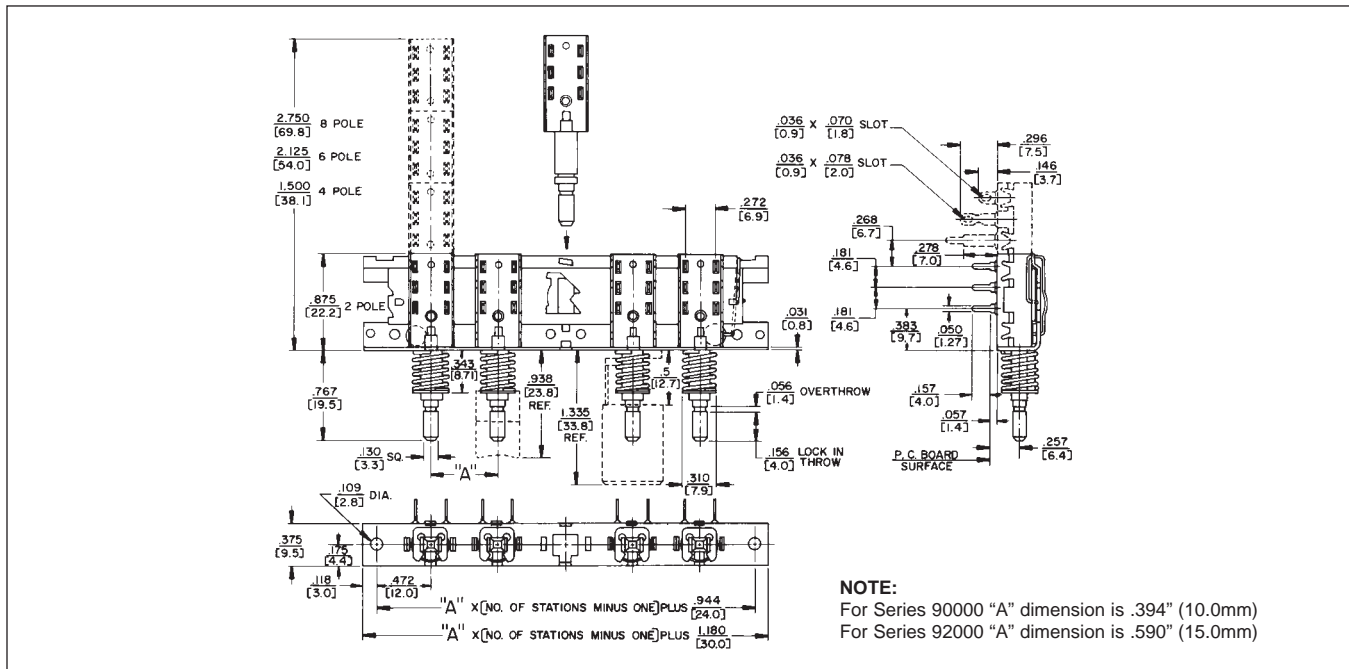

MULTIPLE-STATION SWITCHES

TINI® DW MULTI-SWITCH SERIES 90000 and 92000

NOTE:
For Series 90000 "A" dimension is .394" (10.0mm)
For Series 92000 "A" dimension is .590" (15.0mm)

DIMENSIONS ARE FOR REFERENCE ONLY Inch
(mm)