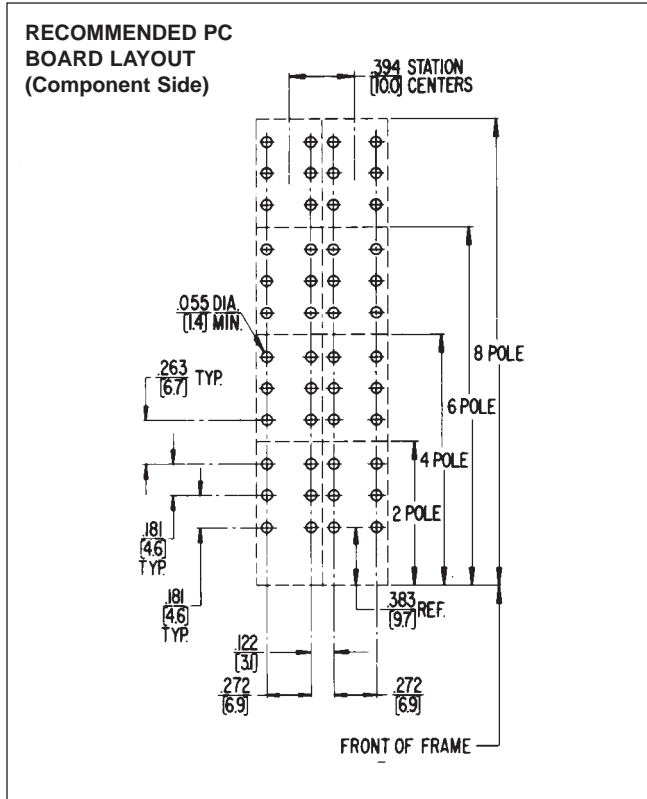

MULTIPLE-STATION SWITCHES

TINI® DW MULTI-SWITCH SERIES 90000 and 92000

NOTE:
For Series 90000 "A" dimension is .394" (10.0mm)
For Series 92000 "A" dimension is .590" (15.0mm)

DIMENSIONS ARE FOR REFERENCE ONLY Inch
(mm)