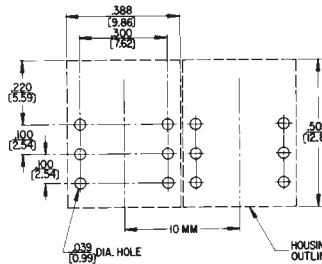

MULTIPLE-STATION SWITCHES

DIMENSIONS

0.394 inch (10mm)

0.590 inch (15mm)

0.787 inch (20mm)

**RECOMMENDED
PC BOARD
LAYOUT
(Component Side)**
(.300 x .100)
(7.62 mm) x (2.54)

0.394 inch (10mm) CENTERS

STATIONS

		Dimension	2	3	4	5	6	7	8	9	10	11	12
MTG. EARS		A in. (mm)	1.518 (38,56)	1.912 (48,56)	2.305 (58,55)	2.699 (68,55)	3.093 (78,56)	3.486 (88,54)	3.880 (98,55)	4.274 (108,56)	4.667 (118,54)	5.061 (128,55)	5.455 (138,56)
		B in. (mm)	1.270 (32,26)	1.663 (42,24)	2.057 (52,25)	2.451 (62,26)	2.845 (72,26)	3.238 (82,25)	3.632 (92,25)	4.026 (102,26)	4.419 (112,24)	4.814 (122,28)	5.207 (132,26)
NO MTG. EARS		C in. (mm)	.782 (19,86)	1.175 (29,84)	1.569 (39,85)	1.963 (49,86)	2.357 (59,87)	2.750 (69,85)	3.144 (79,86)	3.538 (89,86)	3.931 (99,85)	4.325 (109,86)	4.719 (119,86)
		D in. (mm)	.876 (22,25)	1.269 (32,23)	1.663 (42,24)	2.057 (52,25)	2.451 (62,26)	2.844 (72,24)	3.238 (82,24)	3.632 (92,25)	4.025 (102,24)	4.419 (112,24)	4.813 (122,25)

0.787 inch (20mm) CENTERS

STATIONS

		Dimension	2	3	4	5	6	7	8
MTG. EARS		A in. (mm)	1.911 (48,54)	2.699 (68,55)	3.486 (88,54)	4.274 (108,56)	5.061 (128,55)	5.848 (148,54)	6.636 (168,55)
		B in. (mm)	1.663 (42,24)	2.451 (62,26)	3.238 (82,24)	4.026 (102,26)	4.813 (122,25)	5.600 (142,24)	6.388 (162,25)
NO MTG. EARS		C in. (mm)	1.175 (29,84)	1.963 (49,86)	2.750 (69,85)	3.538 (89,86)	4.325 (109,86)	5.112 (129,84)	5.900 (149,86)
		D in. (mm)	1.269 (32,23)	2.057 (52,25)	2.844 (72,24)	3.632 (92,25)	4.419 (112,24)	5.206 (132,23)	5.994 (152,25)