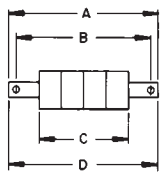

MULTIPLE-STATION SWITCHES

DIMENSIONS

0.394 inch (10mm)

0.590 inch (15mm)

0.787 inch (20mm)

**RECOMMENDED
PC BOARD
LAYOUT
(Component Side)**
(.300 x .100)
(7.62 mm) x (2.54)

0.394 inch (10mm) CENTERS

STATIONS

		Dimension	2	3	4	5	6	7	8	9	10	11	12
MTG. EARS		A in. (mm)	1.518 (38,56)	1.912 (48,56)	2.305 (58,55)	2.699 (68,55)	3.093 (78,56)	3.486 (88,54)	3.880 (98,55)	4.274 (108,56)	4.667 (118,54)	5.061 (128,55)	5.455 (138,56)
		B in. (mm)	1.270 (32,26)	1.663 (42,24)	2.057 (52,25)	2.451 (62,26)	2.845 (72,26)	3.238 (82,25)	3.632 (92,25)	4.026 (102,26)	4.419 (112,24)	4.814 (122,28)	5.207 (132,26)
NO MTG. EARS		C in. (mm)	.782 (19,86)	1.175 (29,84)	1.569 (39,85)	1.963 (49,86)	2.357 (59,87)	2.750 (69,85)	3.144 (79,86)	3.538 (89,86)	3.931 (99,85)	4.325 (109,86)	4.719 (119,86)
		D in. (mm)	.876 (22,25)	1.269 (32,23)	1.663 (42,24)	2.057 (52,25)	2.451 (62,26)	2.844 (72,24)	3.238 (82,24)	3.632 (92,25)	4.025 (102,24)	4.419 (112,24)	4.813 (122,25)

0.590 inch (15mm) CENTERS

STATIONS

		Dimension	2	3	4	5	6	7	8	9	10	11	12
MTG. EARS		A in. (mm)	1.715 (43,56)	2.305 (58,55)	2.896 (73,56)	3.486 (88,54)	4.077 (103,56)	4.667 (118,54)	5.258 (133,55)	5.848 (148,54)	6.439 (163,55)	7.030 (178,56)	7.620 (193,55)
		B in. (mm)	1.467 (37,26)	2.057 (52,25)	2.648 (67,26)	3.238 (82,25)	3.829 (97,26)	4.419 (112,24)	5.010 (127,25)	5.600 (142,24)	6.191 (157,25)	6.782 (172,26)	7.372 (187,25)
NO MTG. EARS		C in. (mm)	.979 (24,87)	1.569 (39,85)	2.160 (54,86)	2.750 (69,85)	3.341 (84,86)	3.932 (99,87)	4.522 (114,86)	5.112 (129,84)	5.703 (144,86)	6.294 (159,87)	6.884 (174,85)
		D in. (mm)	1.073 (27,25)	1.663 (42,24)	2.254 (57,25)	2.844 (72,24)	3.435 (87,25)	4.025 (102,24)	4.616 (117,25)	5.206 (132,23)	5.797 (147,24)	6.388 (162,26)	6.978 (177,24)