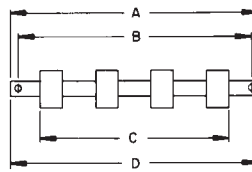

MULTIPLE-STATION SWITCHES

DIMENSIONS

0.394 inch (10mm)

0.590 inch (15mm)

0.787 inch (20mm)

**RECOMMENDED
PC BOARD
LAYOUT
(Component Side)**
(.300 x .100)
(7.62 mm) x (2.54)

0.394 inch (10mm) CENTERS

STATIONS

		Dimension	2	3	4	5	6	7	8	9	10	11	12
MTG. EARS		A in. (mm)	1.518 (38,56)	1.912 (48,56)	2.305 (58,55)	2.699 (68,55)	3.093 (78,56)	3.486 (88,54)	3.880 (98,55)	4.274 (108,56)	4.667 (118,54)	5.061 (128,55)	5.455 (138,56)
		B in. (mm)	1.270 (32,26)	1.663 (42,24)	2.057 (52,25)	2.451 (62,26)	2.845 (72,26)	3.238 (82,25)	3.632 (92,25)	4.026 (102,26)	4.419 (112,24)	4.814 (122,28)	5.207 (132,26)
NO MTG. EARS		C in. (mm)	.782 (19,86)	1.175 (29,84)	1.569 (39,85)	1.963 (49,86)	2.357 (59,87)	2.750 (69,85)	3.144 (79,86)	3.538 (89,86)	3.931 (99,85)	4.325 (109,86)	4.719 (119,86)
		D in. (mm)	.876 (22,25)	1.269 (32,23)	1.663 (42,24)	2.057 (52,25)	2.451 (62,26)	2.844 (72,24)	3.238 (82,24)	3.632 (92,25)	4.025 (102,24)	4.419 (112,24)	4.813 (122,25)

0.590 inch (15mm) CENTERS

STATIONS

		Dimension	2	3	4	5	6	7	8	9	10	11	12
MTG. EARS		A in. (mm)	1.715 (43,56)	2.305 (58,55)	2.896 (73,56)	3.486 (88,54)	4.077 (103,56)	4.667 (118,54)	5.258 (133,55)	5.848 (148,54)	6.439 (163,55)	7.030 (178,56)	7.620 (193,55)
		B in. (mm)	1.467 (37,26)	2.057 (52,25)	2.648 (67,26)	3.238 (82,25)	3.829 (97,26)	4.419 (112,24)	5.010 (127,25)	5.600 (142,24)	6.191 (157,25)	6.782 (172,26)	7.372 (187,25)
NO MTG. EARS		C in. (mm)	.979 (24,87)	1.569 (39,85)	2.160 (54,86)	2.750 (69,85)	3.341 (84,86)	3.932 (99,87)	4.522 (114,86)	5.112 (129,84)	5.703 (144,86)	6.294 (159,87)	6.884 (174,85)
		D in. (mm)	1.073 (27,25)	1.663 (42,24)	2.254 (57,25)	2.844 (72,24)	3.435 (87,25)	4.025 (102,24)	4.616 (117,25)	5.206 (132,23)	5.797 (147,24)	6.388 (162,26)	6.978 (177,24)