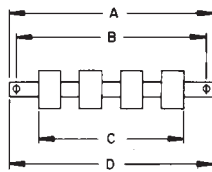

MULTIPLE-STATION SWITCHES

DIMENSIONS

0.394 inch (10mm)

0.590 inch (15mm)

0.787 inch (20mm)

**RECOMMENDED
PC BOARD
LAYOUT
(Component Side)**
(.300 x .100)
(7.62 mm) x (2.54)

0.394 inch (10mm) CENTERS

STATIONS

		Dimension	2	3	4	5	6	7	8	9	10	11	12
MTG. EARS		A in. (mm)	1.518 (38,56)	1.912 (48,56)	2.305 (58,55)	2.699 (68,55)	3.093 (78,56)	3.486 (88,54)	3.880 (98,55)	4.274 (108,56)	4.667 (118,54)	5.061 (128,55)	5.455 (138,56)
		B in. (mm)	1.270 (32,26)	1.663 (42,24)	2.057 (52,25)	2.451 (62,26)	2.845 (72,26)	3.238 (82,25)	3.632 (92,25)	4.026 (102,26)	4.419 (112,24)	4.814 (122,28)	5.207 (132,26)
NO MTG. EARS		C in. (mm)	.782 (19,86)	1.175 (29,84)	1.569 (39,85)	1.963 (49,86)	2.357 (59,87)	2.750 (69,85)	3.144 (79,86)	3.538 (89,86)	3.931 (99,85)	4.325 (109,86)	4.719 (119,86)
		D in. (mm)	.876 (22,25)	1.269 (32,23)	1.663 (42,24)	2.057 (52,25)	2.451 (62,26)	2.844 (72,24)	3.238 (82,24)	3.632 (92,25)	4.025 (102,24)	4.419 (112,24)	4.813 (122,25)

0.590 inch (15mm) CENTERS

STATIONS

		Dimension	2	3	4	5	6	7	8	9	10	11	12
MTG. EARS		A in. (mm)	1.715 (43,56)	2.305 (58,55)	2.896 (73,56)	3.486 (88,54)	4.077 (103,56)	4.667 (118,54)	5.258 (133,55)	5.848 (148,54)	6.439 (163,55)	7.030 (178,56)	7.620 (193,55)
		B in. (mm)	1.467 (37,26)	2.057 (52,25)	2.648 (67,26)	3.238 (82,25)	3.829 (97,26)	4.419 (112,24)	5.010 (127,25)	5.600 (142,24)	6.191 (157,25)	6.782 (172,26)	7.372 (187,25)
NO MTG. EARS		C in. (mm)	.979 (24,87)	1.569 (39,85)	2.160 (54,86)	2.750 (69,85)	3.341 (84,86)	3.932 (99,87)	4.522 (114,86)	5.112 (129,84)	5.703 (144,86)	6.294 (159,87)	6.884 (174,85)
		D in. (mm)	1.073 (27,25)	1.663 (42,24)	2.254 (57,25)	2.844 (72,24)	3.435 (87,25)	4.025 (102,24)	4.616 (117,25)	5.206 (132,23)	5.797 (147,24)	6.388 (162,26)	6.978 (177,24)