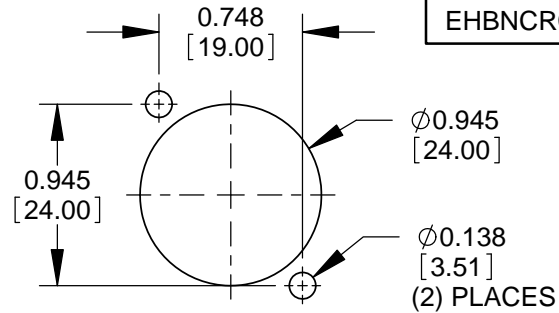

PART NUMBER	FINISH
EHBNCRCA	NICKEL PLATED
EHBNCRCAB	BLACK CHROME

NOTES:

1. MATERIALS:

- RETAINING NUT - DELRIN, WHITE
- HOUSING INSERT - DELRIN, BLACK
- HOUSING - ZINC ALLOY
- BNC-RCA ADAPTER:
- HOUSING - BRASS, NICKEL PLATED
- CONTACT - BRASS, NICKEL PLATED
- INSULATOR - DELRIN, WHITE

D 2. ORIENTATION OF BAYONET POSTS $\pm 20^\circ$ FROM VERTICAL. **E**

3. THESE PRODUCTS ARE RoHS COMPLIANT.

RECOMMENDED
PANEL CUT-OUT

CUSTOMER DRAWING

					THIS DRAWING DESCRIBES A DESIGN CONSIDERED PROPRIETARY IN NATURE, DEVELOPED AND MANUFACTURED BY SWITCHCRAFT INC. AND IS RELEASED ON A CONFIDENTIAL BASIS FOR IDENTIFICATION PURPOSES ONLY.					
					SIZE	WIDTH	MULT	LBS/M	TEMPER	
UNLESS OTHERWISE SPECIFIED					FINISH				MATERIAL	
1. ALL DIMENSIONS IN INCHES [mm]					SPEC No.				SPEC No.	
- TWO PLACE DECIMALS ± 0.02 [0.5]					FIRST USED ON		SCALE			
- THREE PLACE DECIMALS ± 0.005 [0.13]					DATE DRAWN		APVD			
					BY		SRC			
E	28183	6-18-19	PC	TJK	2/20/08				2/10/09	
D	27546	7-24-15	TO	TJK	BS				2/10/09	
C	27482	04/20/15	PC	TJK						
B	26415	7/17/09	RS	TJK						
A	25832	3/26/08	BS	SRC						
REV	ECO NUMBER	DATE	BY	APVD	NAME				PART No.	
REVISIONS					EH SERIES BNC TO RCA ADAPTER, RoHS				EHBNCRCA SERIES	REV E